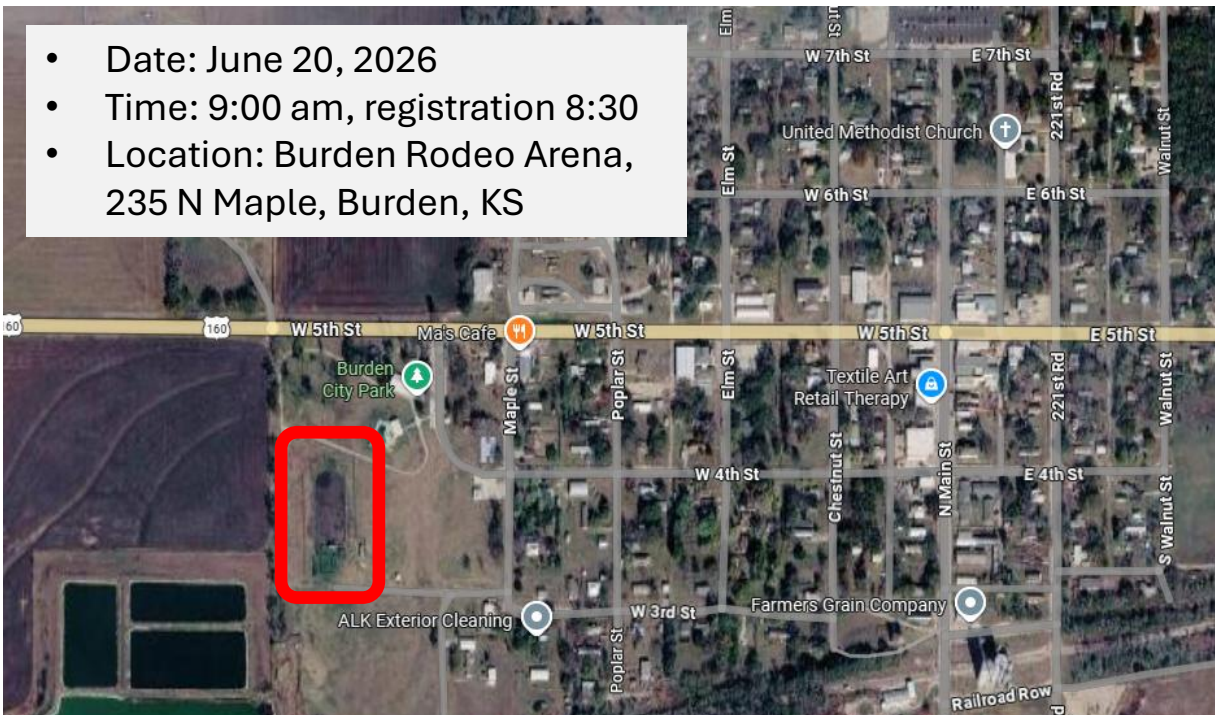

Fun Day

Sponsored by South Central Stock Horse Association
and Winfield Saddle Club

- Hands on practice / clinic followed by mock horse show
- Coaching for: Showmanship, Horsemanship, Trail, Ranch Trail, Ranch Pattern
- Show events: Showmanship, Halter/Conformation, Horsemanship, Western Pleasure, Trail, Ranch Rail, Ranch Pattern, Ranch Trail

- Cost: \$25, includes SCSHA membership
 - Concessions available on site

- Date: June 20, 2026
- Time: 9:00 am, registration 8:30
- Location: Burden Rodeo Arena, 235 N Maple, Burden, KS

Information available at scshahorseshow.com
Contact Steve Johnson at (620) 441-7858 for questions